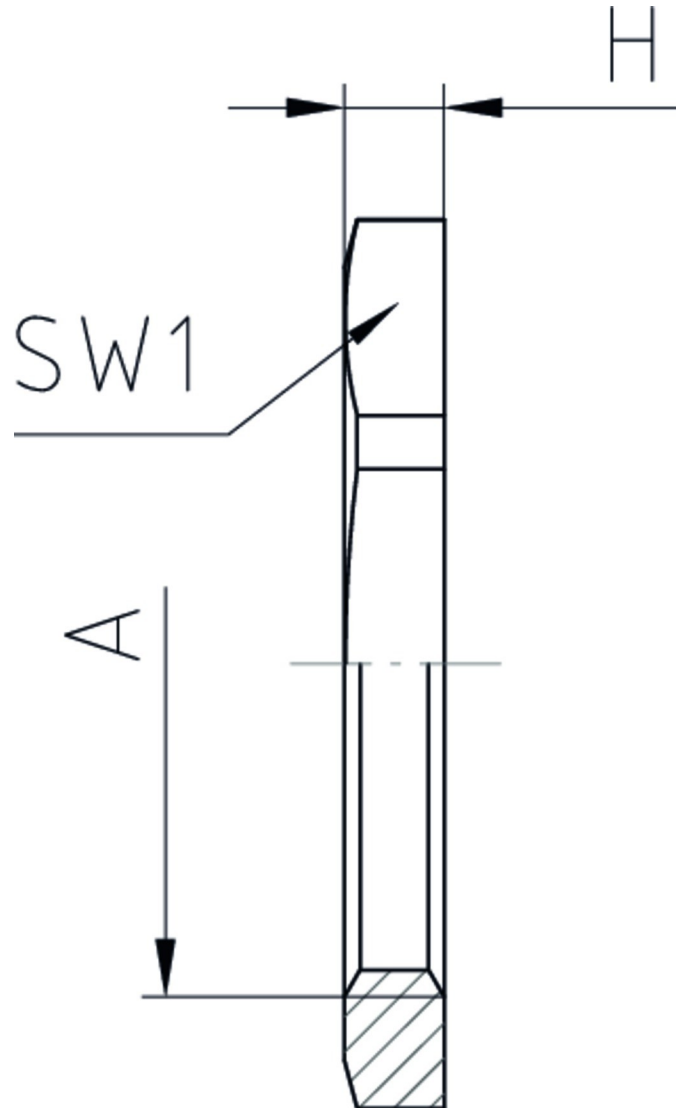

Hexagonal locknut

2xx M

Hexagonal locknut	Brass CuZn39Pb3, nickel-plated
Internal thread	Pg as per DIN 40430

Properties

Temperature range (°C)	-60 +200	<ul style="list-style-type: none"> for secure tightening of cable glands and accessories
------------------------	-------------	---

Features

Standard

A	SW1	H		Part No.
Pg 7	15	2,8	100	207 M
Pg 9	18	2,8	100	209 M

A	SW1	H		Part No.
Pg 11	21	3	100	211 M
Pg 13,5	23	3	100	213 M
Pg 16	26	3	100	216 M
Pg 21	32	3,5	100	221 M
Pg 29	41	4	100	229 M
Pg 36	51	5	50	236 M
Pg 42	60	5	50	242 M
Pg 48	64	5,5	50	248 M